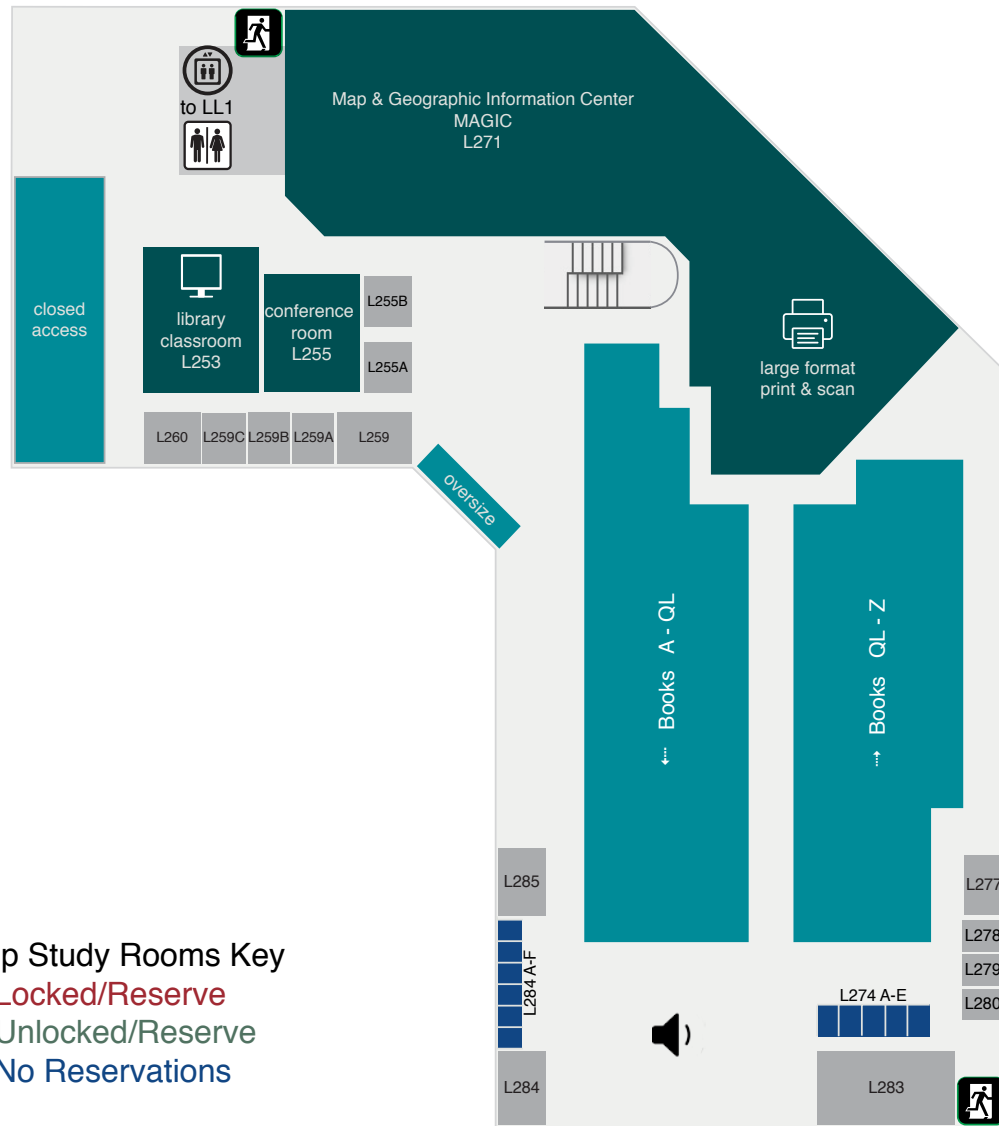

## Centennial Science & Engineering Library Lower Level 1

Street Level Entrance

- Noise Level Key**
- Collaborative Study
  - Quiet Study
  - Silent Study

- Group Study Rooms Key**
- Locked/Reserve
  - Unlocked/Reserve
  - No Reservations

# Lower Level 2