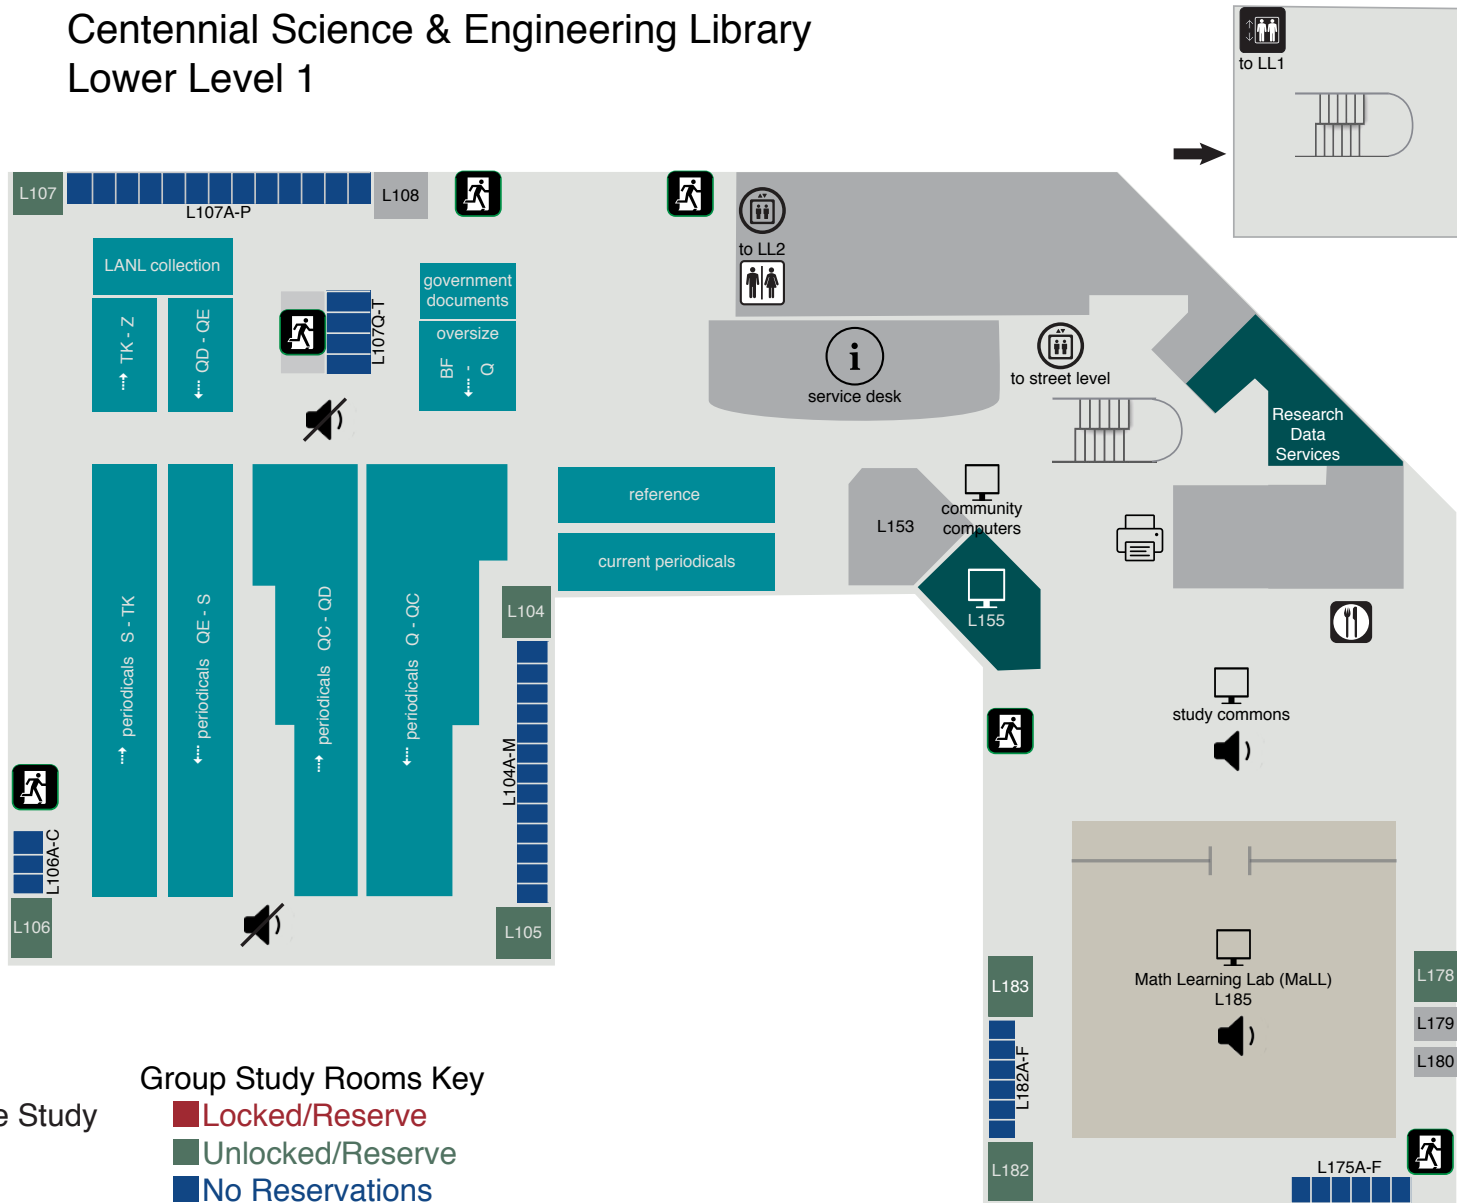

## Centennial Science & Engineering Library Lower Level 1

Street Level Entrance

- Noise Level Key**
- Collaborative Study
  - Quiet Study
  - Silent Study

- Group Study Rooms Key**
- Locked/Reserve
  - Unlocked/Reserve
  - No Reservations

# Lower Level 2

## Group Study Rooms Key

- Locked/Reserve
- Unlocked/Reserve
- No Reservations